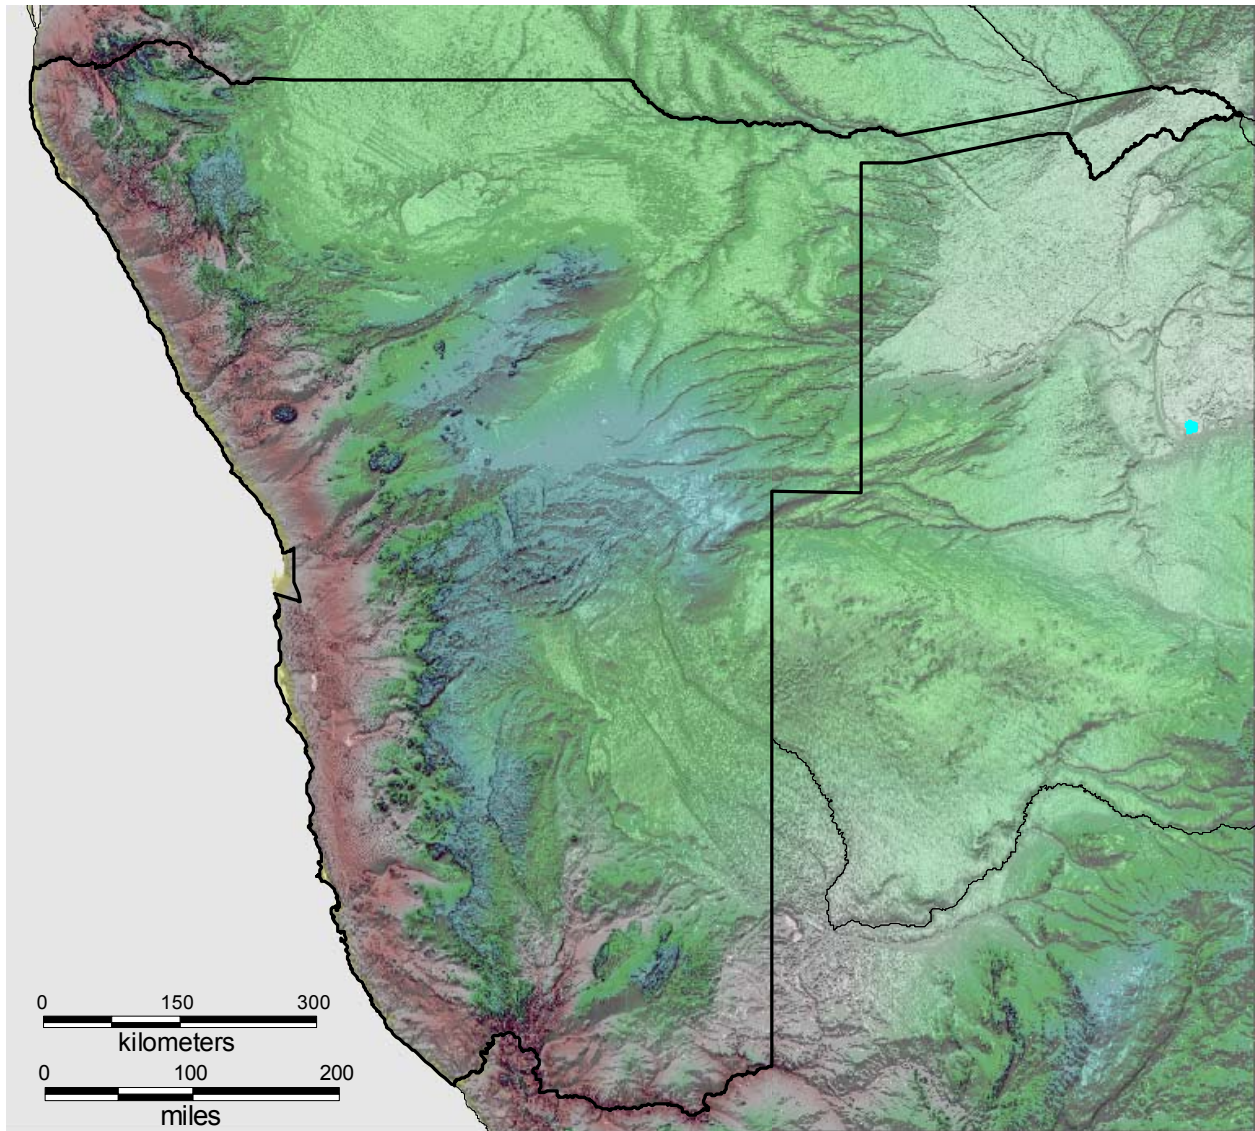

Namibia

StartExp is new consultancy creating reports aimed at helping organizations initiate hydrocarbon exploration in the countries of Africa.

StartExp

contact: walterhpierce@yahoo.com