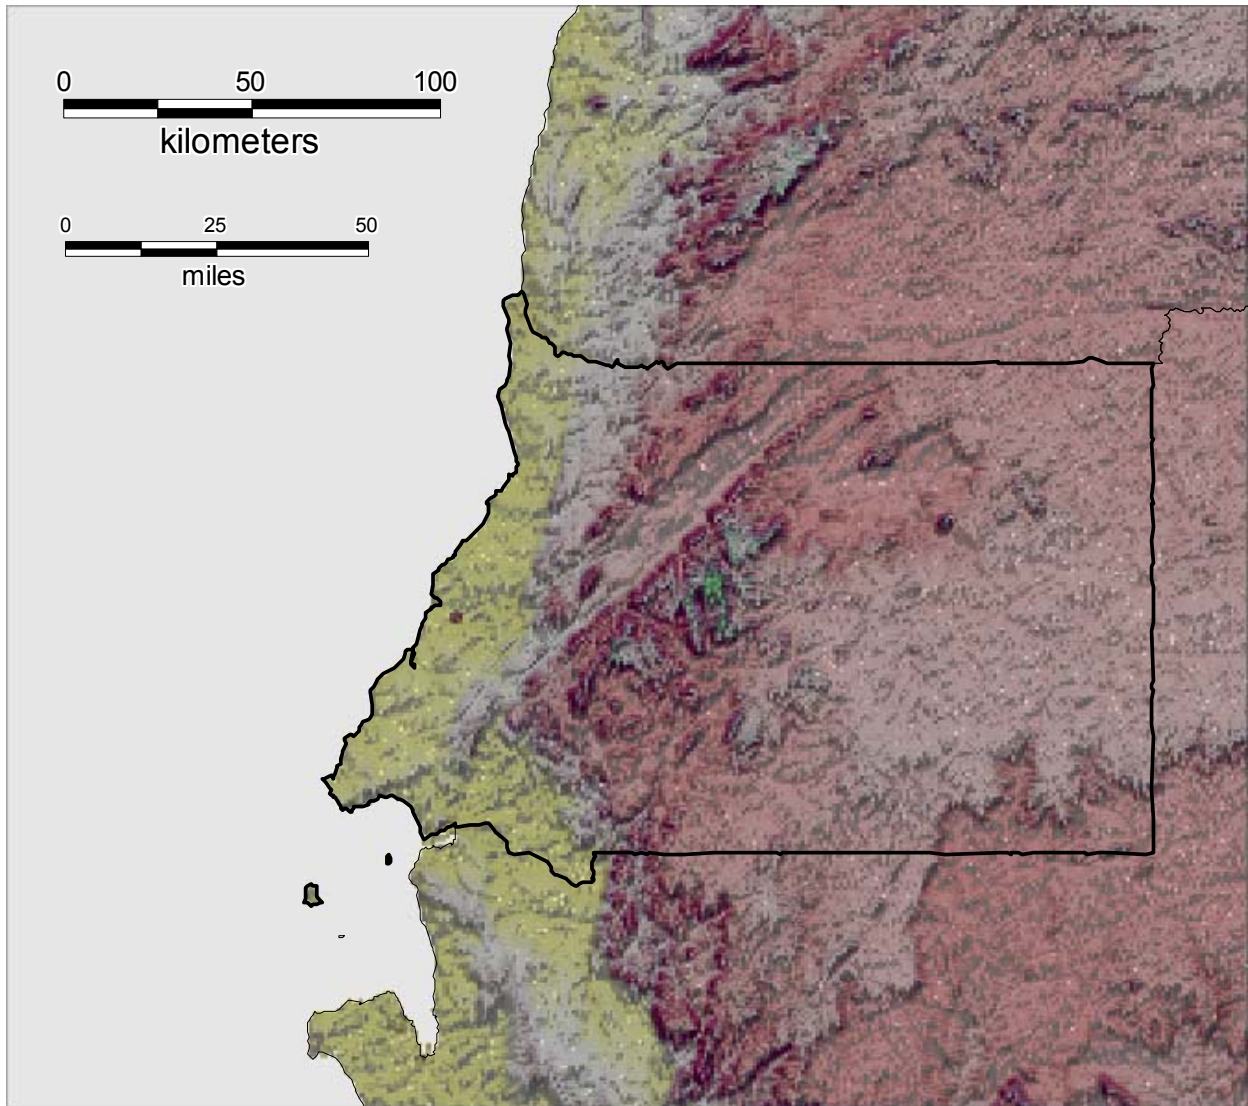

# Equatorial Guinea

StartExp is new consultancy creating reports aimed at helping organizations initiate hydrocarbon exploration in the countries of Africa.

**StartExp**

contact: [walterhpierce@yahoo.com](mailto:walterhpierce@yahoo.com)