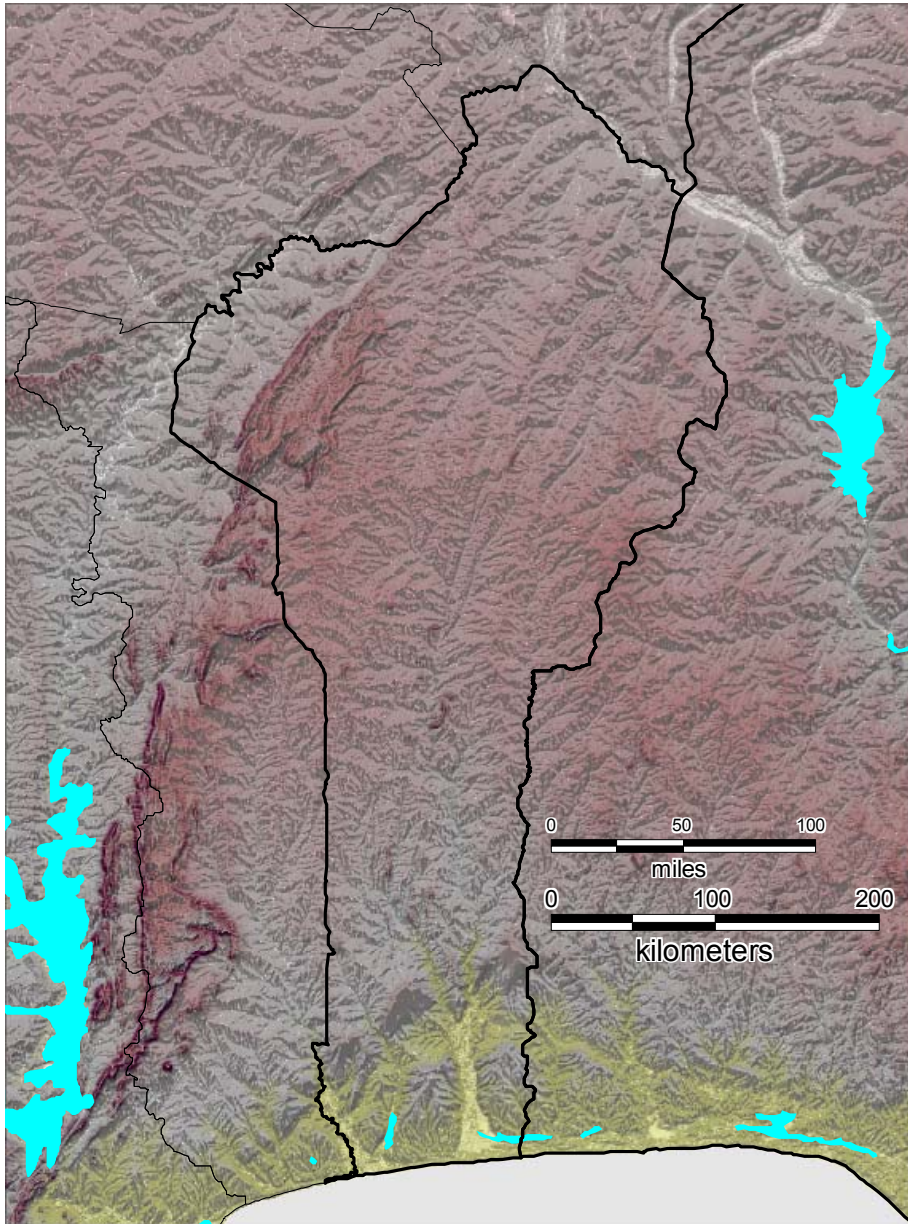

Benin

StartExp is new consultancy creating reports aimed at helping organizations initiate hydrocarbon exploration in the countries of Africa.

StartExp

contact: walterhpierce@yahoo.com