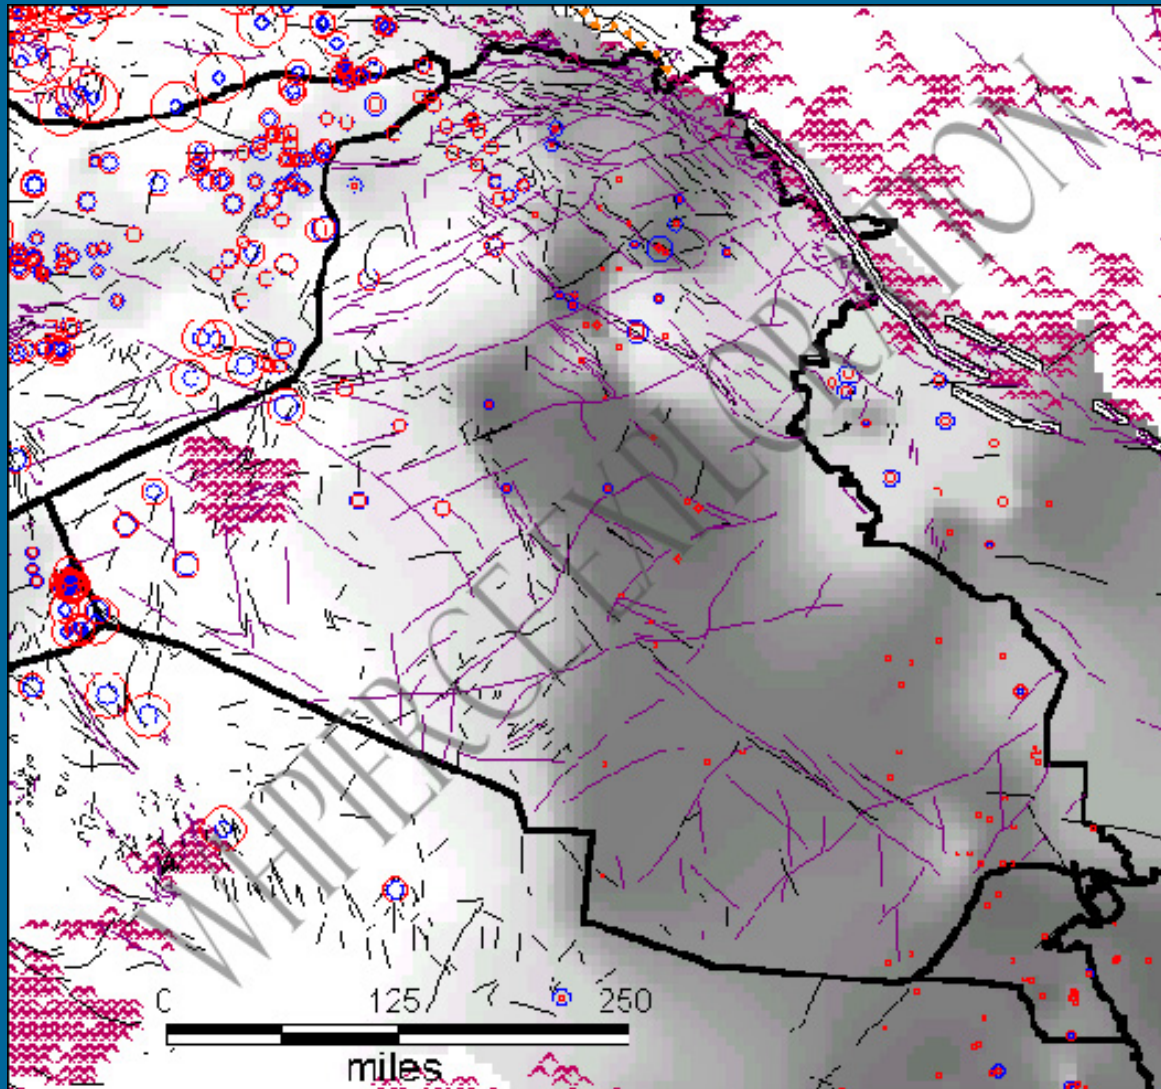

Iraq - 134 MY Hiatus Map

Darker gray tones shows minimum hiatus value of Buwaib Unconformity

includes fault and lineament pattern, and subcrop in carrot pattern.

Red and Blue circles portray truncation and onlap hiatus. Larger circles depict larger hiatus values.